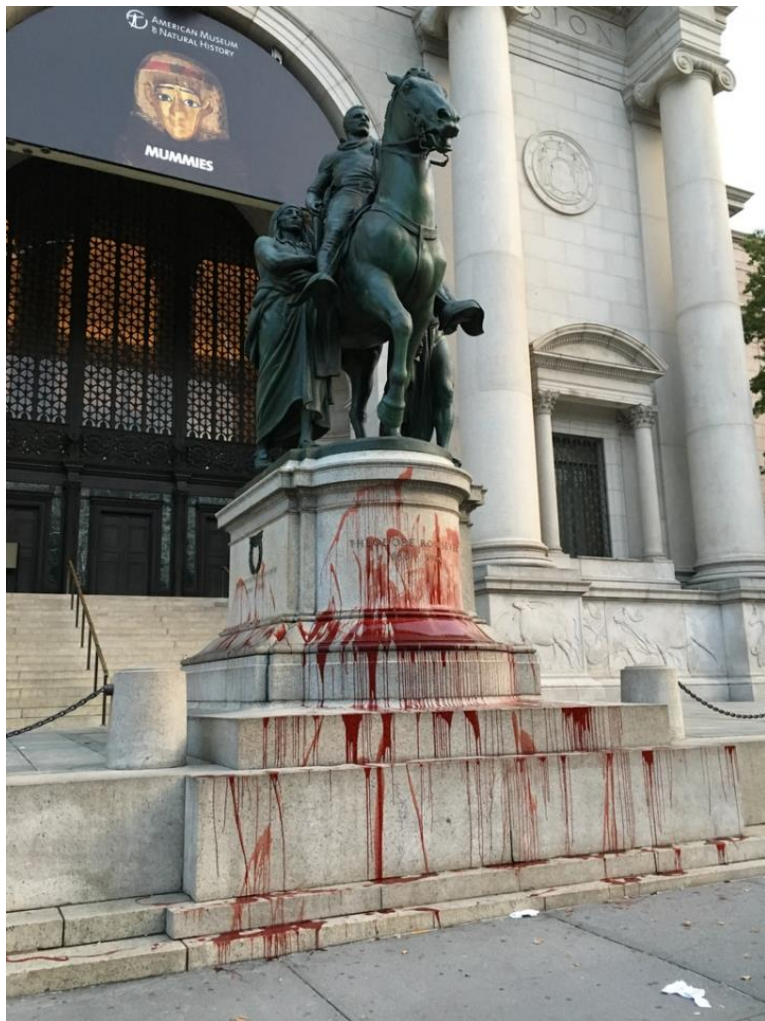

22. Februar 1990
4. Absenkung

Harburg's disappearing monument.

Fig. 2.3.1.1.1. The American Museum of Natural History, New York City, 2015

Skill Developing

- 3D Object Design

VECTARY

Or Unity Engine

- Augmented Reality