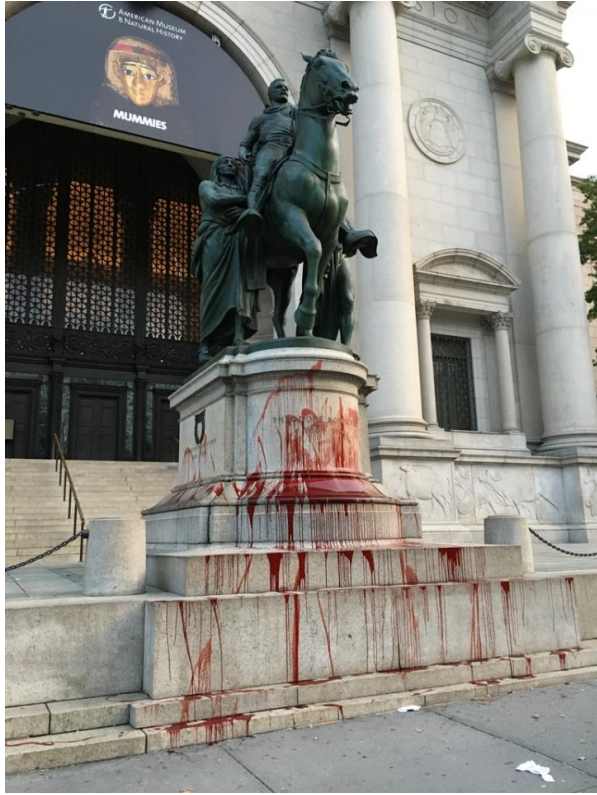

22. Februar 1990
4. Absenkung

Harburg's disappearing monument.

Fig. 2.3.1.1.1. The American Museum of Natural History, New York City, 2015

Skill Developing

- 3D Object Design

VECTARY

Or Unity Engine

- Augmented Reality